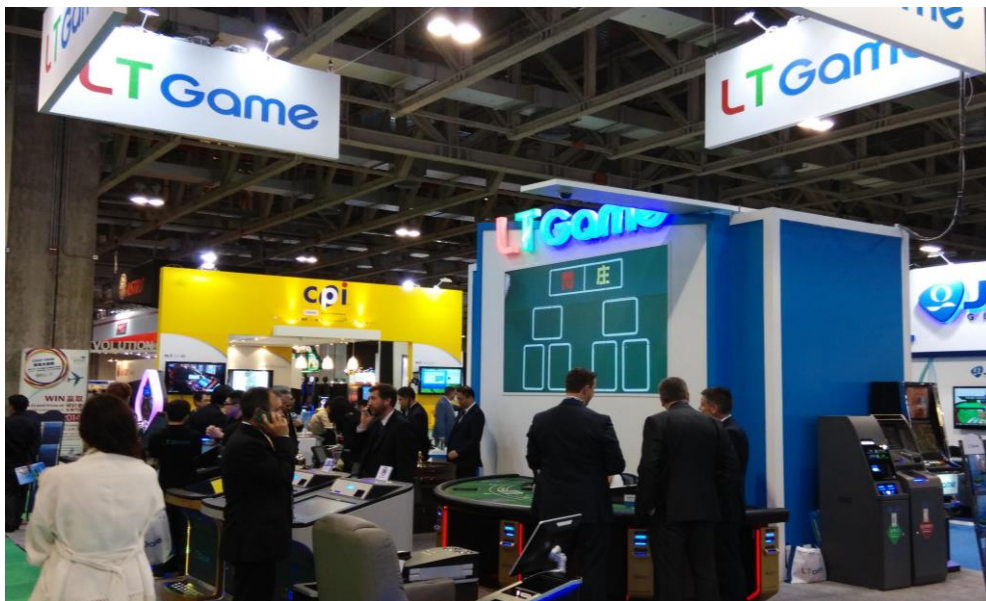

Visitors to LT Game's booth no. 647 learn, first-hand, how the company's newest innovations will benefit casino operators in further increasing game efficiency and provide casino patrons a revolutionary gaming experience. The company also demonstrates, at the G2E, its key expertise in developing gaming system automations, and presents ground-breaking concepts that highlight player engagement and operational optimization for casinos in Macau and abroad.

Mr. Jay Chun, Chairman and Managing Director of Paradise, commented "The new innovations displayed at the G2E is the result of our commitment to extensive market research and to develop game products that resonate with casino patrons, as well as increase casino floor and labour optimization for casino operators. With our strong presence in Macau, our relentless innovation and well-defined product differentiation, LT Game is positioned to become one of the world's major gaming equipment and system supplier."

LT Game has seen strong interest and demand for its technology in Macau and overseas market and is confident that the showcase at G2E will boost sales for the year 2014.

Paradise Entertainment Limited (SEHK: 1180)

Paradise Entertainment Limited (SEHK: 1180) is listed on the main board of the Hong Kong Stock Exchange. The Group is principally engaged in the development, provision and sales of electronic gaming systems and the provision of casino management services.

For more information about Paradise Entertainment Limited, please visit our website: <http://www.hk1180.com>